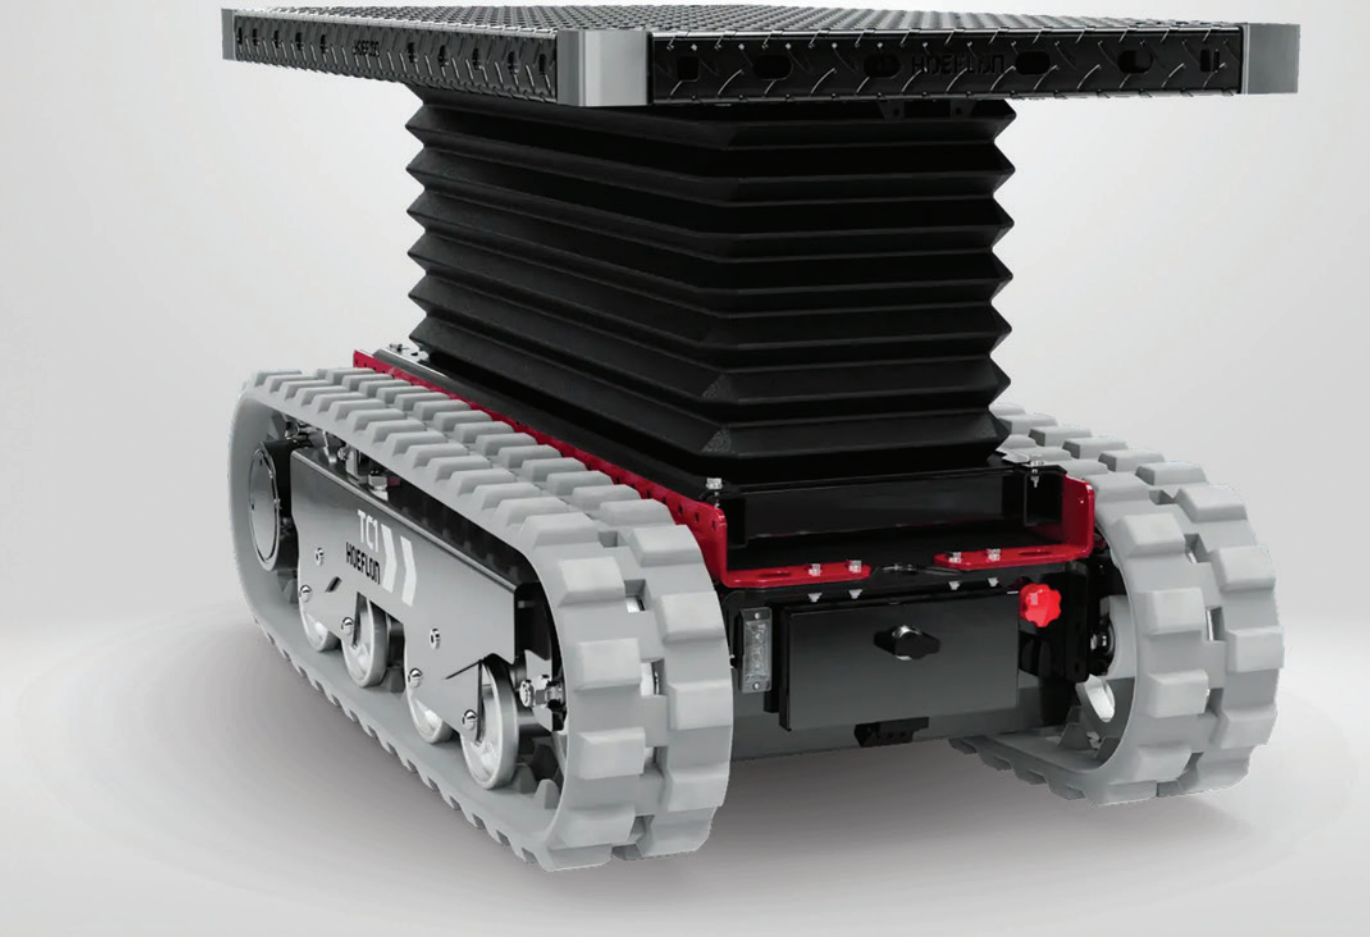

# MONITOR TC1 NEXT GEN

The TC1 Next Gen is a state-of-the-art transport carrier designed for efficiency and versatility in confined spaces.

Compact enough to pass through standard doorways, it offers unparalleled accessibility for indoor and outdoor applications. With a load capacity of up to 1,000 kg and a low center of gravity, the TC1 Next Gen ensures stability and precise handling, even on steep inclines or uneven surfaces.

Its innovative design includes multiple tool configurations, such as a platform, turntable, and lifting scissor, allowing it to adapt seamlessly to various transport and lifting needs. Operated via a remote control, it offers exceptional user convenience and accuracy. Its efficient battery system provides reliable power, requiring only 4 hours to fully charge, ensuring minimal downtime.

The TC1 Next Gen is the perfect solution for industries requiring compact, powerful, and adaptable transport carriers.

# Technical Specifications

Capacity	1000 kg
Max. Speed	6 km/h
Weight	325 kg
Height	335 mm
Width	700 mm
Length	1300 mm
Steering	Remote RC6
Tractive force from standstill	1100 daN/kg
Range with 1000 kg load	8 km
Battery charging time	4 hours
Ground clearance	85 mm
Track width	150 mm
Max. forward slope (unloaded)	45°
Max. lateral slope (unloaded)	40°
Driving straight	1 joystick
Steering	1 joystick