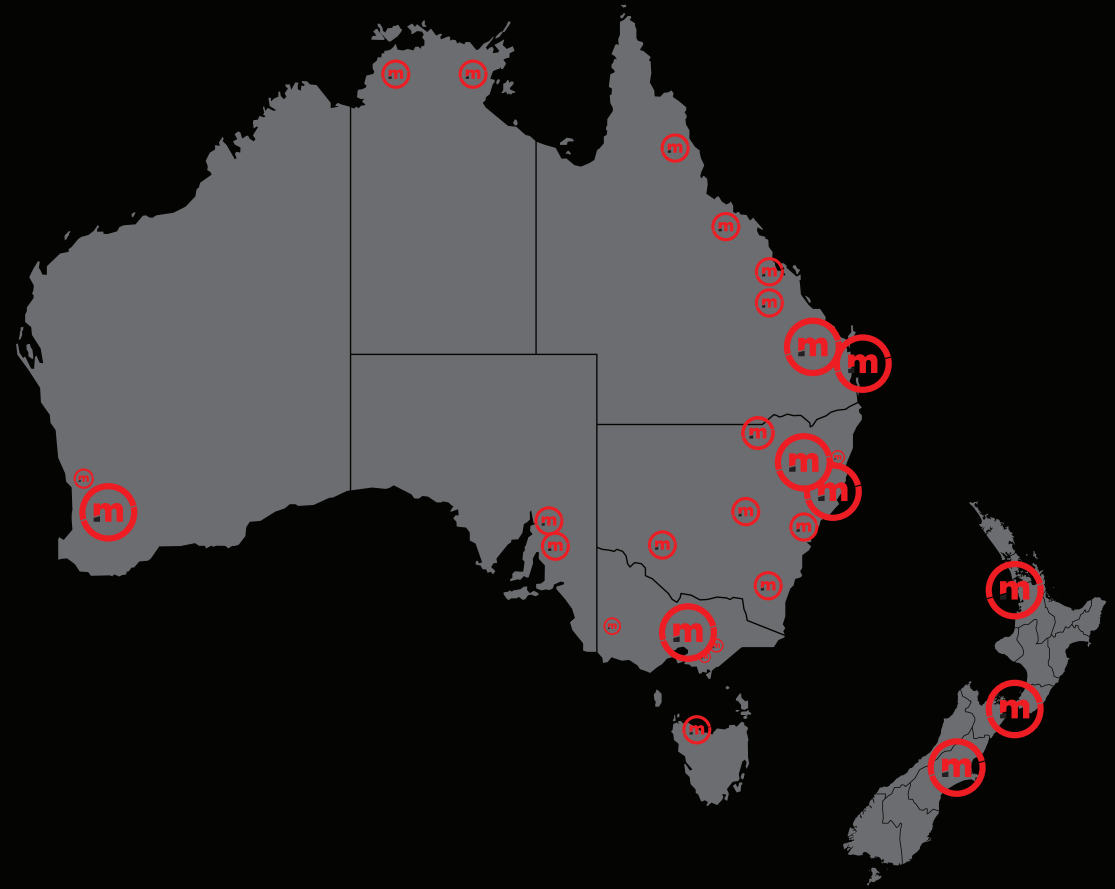

agent@monitor.net.au

1800 025 024
monitor.net.au

@MonitorAUS

monitor

the world's best equipment supported locally

Monitor TCI Next Gen Tracked Carrier

5