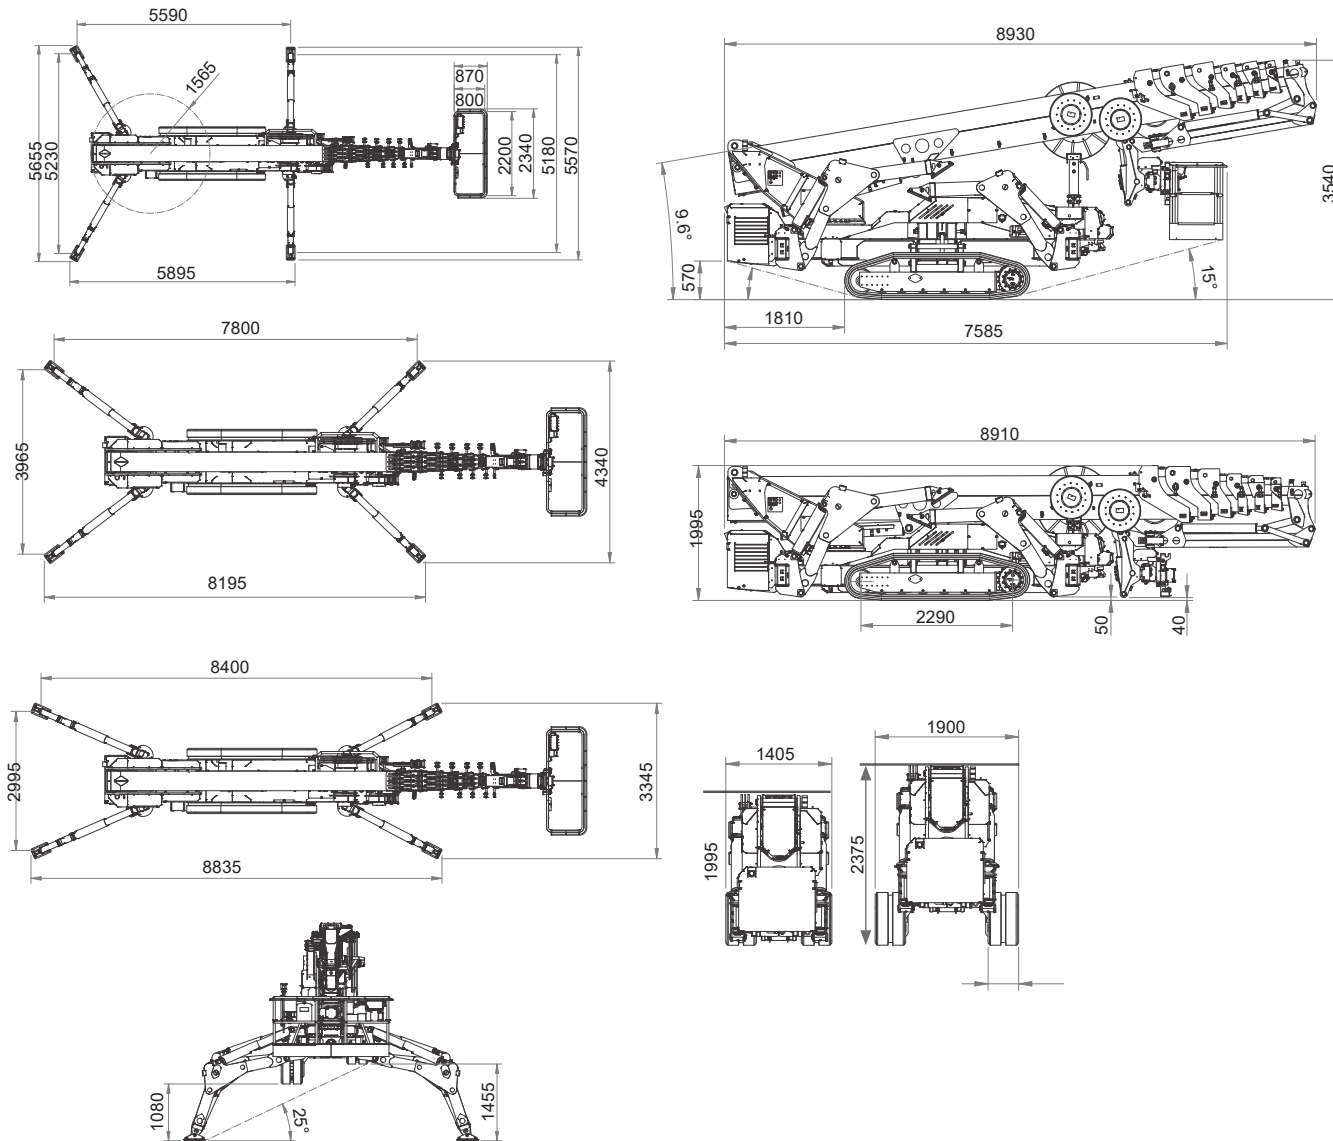

With a massive 43 m of working height, and over 18 m of horizontal outreach, the new Monitor 43T Spider Lift is truly a formidable weapon.

With a basket capacity of 400 kg, this machine has the ability to tackle the biggest jobs where size really does matter!

Enormous stabilizer leg travel allows the Monitor 43T to set up and operate in the most challenging terrain. The Monitor 43T's powerful track drive will ensure it gets to the location with ease.

43.18M
WORKING HEIGHT

Technical Specifications

Max working height	43.18 m
Max working height in narrow set	40.50 m
Max horizontal outreach	18.69 m
Max rated capacity	400 kg
Weight : Engine + Lithium Batteries	LBD 12920 kg
Turret rotation	Continuous 360°
Basket rotation	180°
Ground pressure driving (approx)	92.35 kN/m ²
Max stabiliser force	94 kN
Max stabiliser pressure (std foot pad)	93.6 kN/m ²
Traffic load (live load) travelling	6.0 kN/m ²
Traffic load (live load) stabilised wide	4.2 kN/m ²
Traffic load (live load) stabilised narrow	4.9 kN/m ²
Auto levelling	Std
Max slope for stabilisers (no extra pads)	25°
Gradeability lengthwise	15°
Gradeability sideways	17°
Standard engine	Kubota 37 Hp Diesel
Dual power options	Lithium Batteries
Expanding tracks	Std
Max drive speed	1.5 km/h
Radio control	Std
Electric emergency lowering	Std
Hydraulic winch	Optional