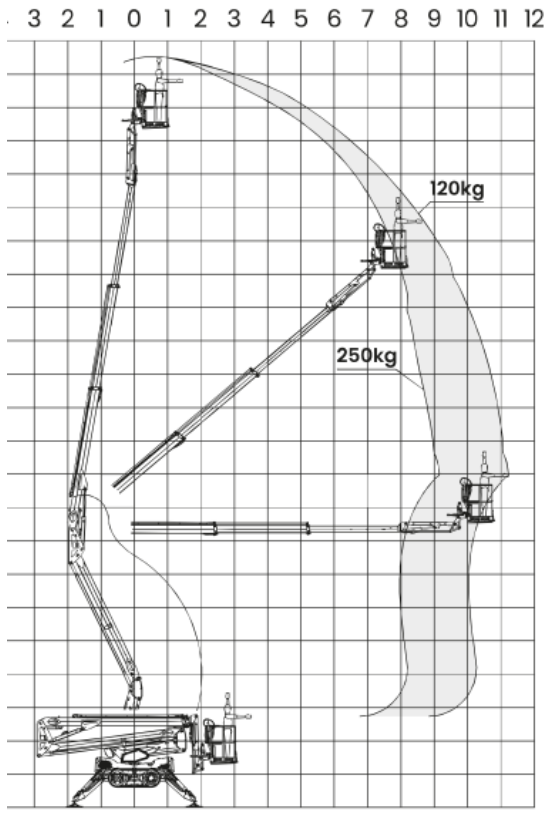

The Leguan 225 Spider Lift is an all-terrain spider lift with unrivaled performance with its 22.5 m working height, 11.2 m working reach and 250 kg / 2 person capacity.

Industry-leading all-terrain capabilities, a high-profile track platform and fast driving speeds make the next-generation 225 a perfect choice for even the most demanding environments. The spider lift's boom is designed to maximize side reach even at high working heights, and a smart control interface guarantees quick and smooth movements.

22.5M
WORKING HEIGHT

Technical Specifications

Max Working Height	22.5 m
Max Working Outreach	20.5 m
Max Outreach	9.1m (250 kg) 11.2 m (120 kg)
Max rated capacity	250 kg
Weight	2950 kg
Slewing	440°
Turret Rotation	440°
Platform Rotation	110° (±55°)
Max stabiliser pressure (std foot pad)	340 kN/m ²
Transport Dimensions	6.03x1.33x2.2 m
Dimensions without platform	5.27x1.25 m
Auto levelling	Std
Max slope for outriggers	25% (14°)
Gradeability	25°
Standard engine	Kubota 21 Hp Diesel
Dual power options	240V
Expanding Tracks	Std
Drive Sytem: Hydraulic	Tracks
Max drive speed	3.1 km/h
Radio control	Std