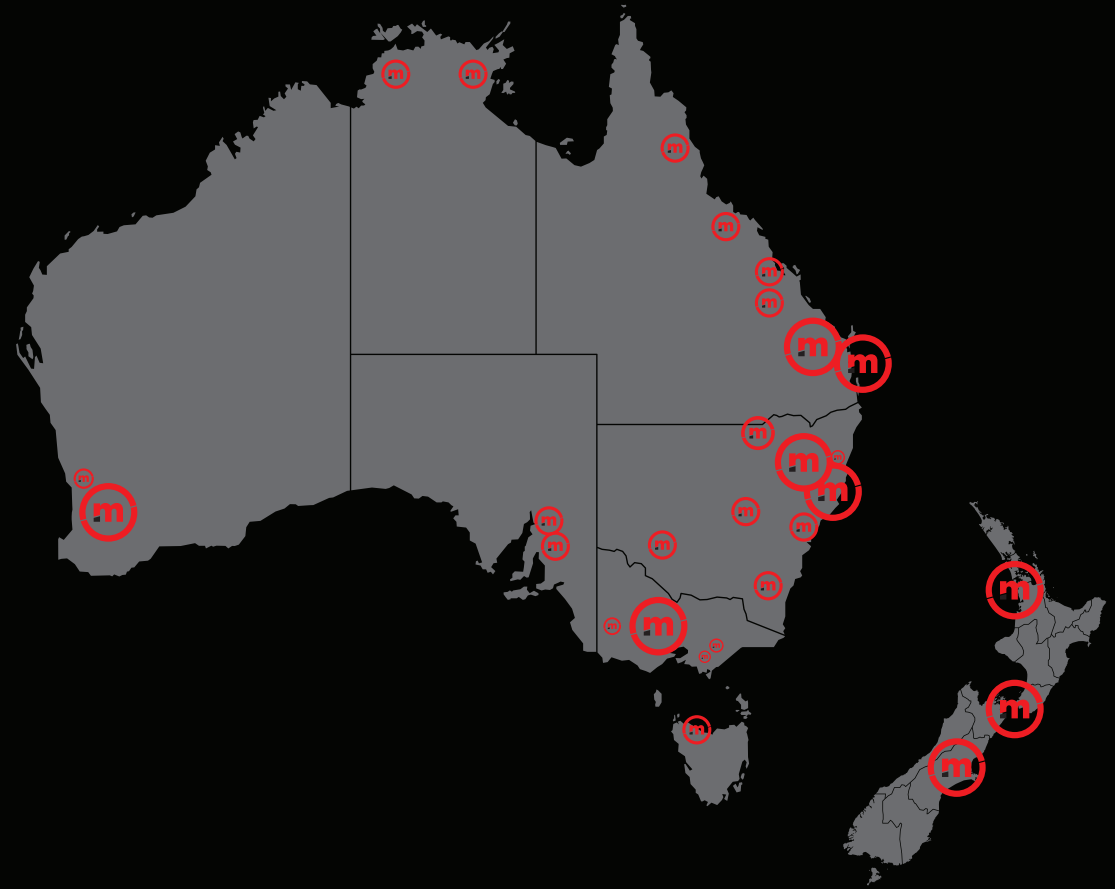

(All specs E&OE and subject to change)

—
**minimised
downtime
guarantee***
—

Our Locations

Branches & Service Centres

Tamworth

143 Gunnedah Rd
Tamworth NSW 2340

Sydney

49-50 Cassola Pl
Penrith NSW 2740

Melbourne

24-28 William Rd
Dandenong South VIC 3175

Brisbane

191 Magnesium Dr
Crestmead QLD 4132

Brisbane - Caboolture

2 Alta Road
Caboolture QLD 4510

Perth

11 Reihill Rd
Maddington WA 6109