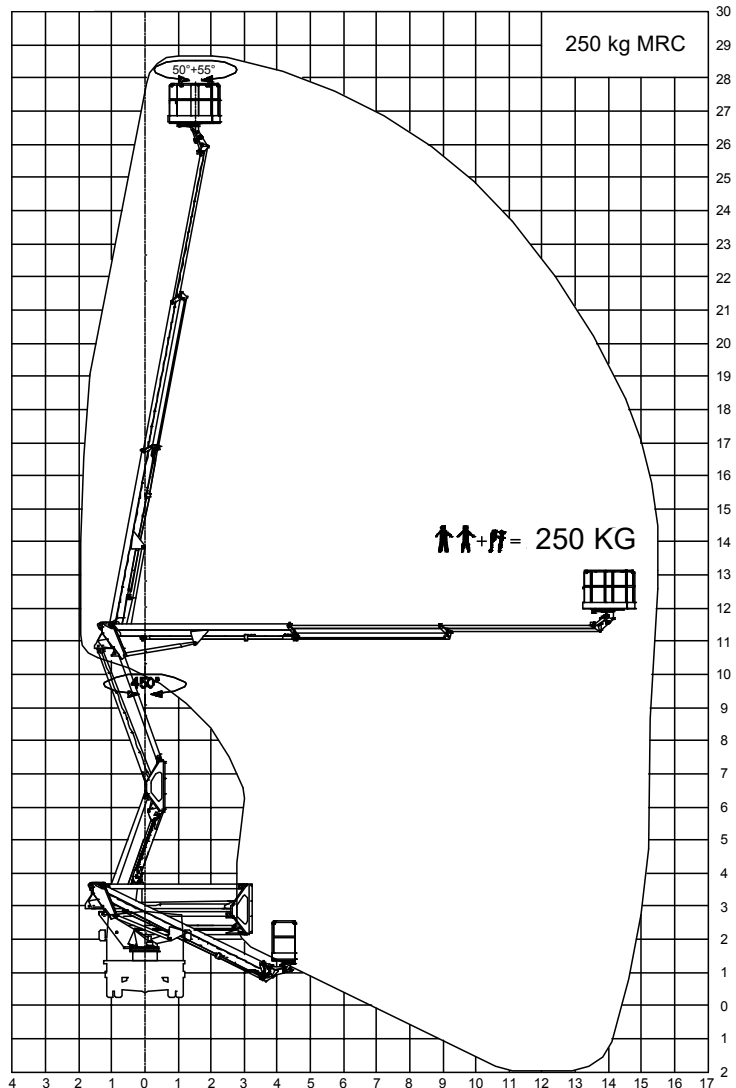

WAIMEA E290PX TRUCK MOUNTED LIFT

WAIMEA E290PX

The Waimea E290PX is a versatile 28.7 m telescopic truck mounted machine. An agile unit with an amazing outreach!

The Waimea E290PX truck mounted lift is built to accommodate 2 persons and tools with a

maximum rate capacity of 250 kg.

It is also equipped with hydraulic controls for lift and stabilisation functions, providing for a very smooth operation and accuracy even at full height and outreach.

The Waimea E290PX is great for application where frequent set-ups are required even in restricted locations and higher reach.

28.7M
WORKING HEIGHT

WALMEC E290PX - TRUCK MOUNTED LIFTS

TECHNICAL SPECIFICATIONS

Max working height	28.7 m
Max platform height	26.7 m
Max horizontal reach	15.6 m
Max. horizontal outreach to edge of basket	14.9 m
Max. rated capacity	2 persons / 250 kg
Weight (approx)	
Turret rotation	450
Basket rotation	105°
Min. Transport Length	
Min. Transport Width	
Min. Transport height	
Standard power source	PTO from vehicle