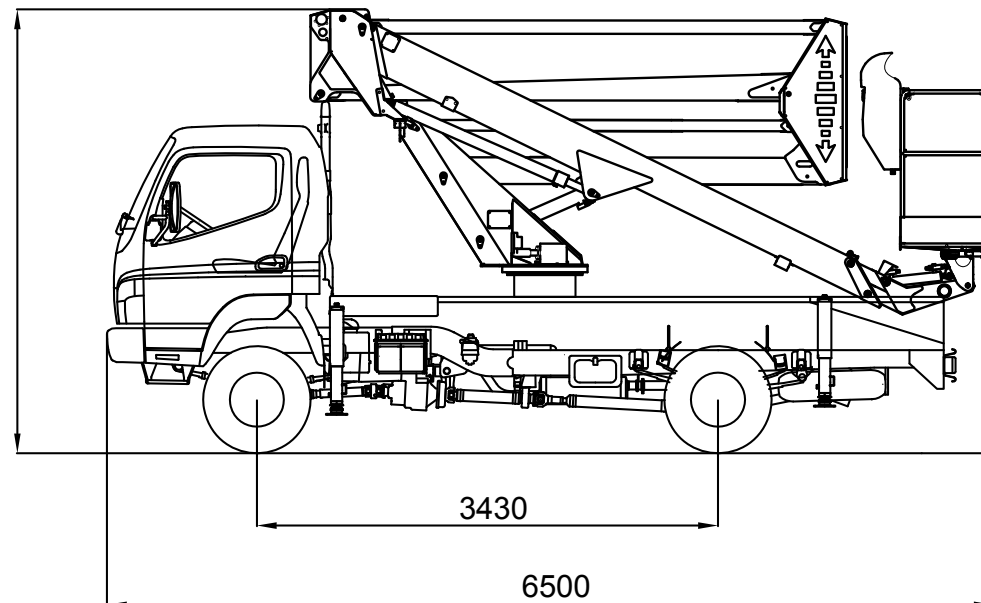

Max working height	28.7 m
Max platform height	26.7 m
Max horizontal reach	15.6 m
Max. horizontal outreach to edge of basket	14.9 m
Max. rated capacity	2 persons / 250 kg
Weight (approx)	
Turret rotation	450
Basket rotation	105°
Min. Transport Length	
Min. Transport Width	
Min. Transport height	
Standard power source	PTO from vehicle

(All specs E&OE and subject to change)