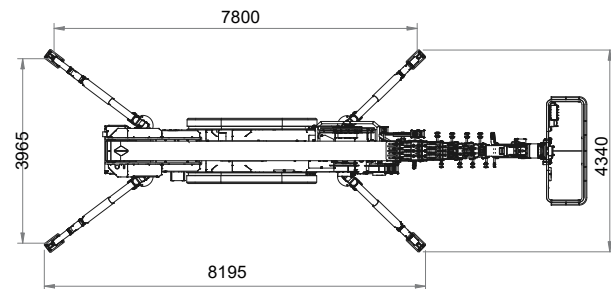

With a massive 43 m of working height, and over 18 m of horizontal outreach, the new Monitor 43T Spider Lift is truly a formidable weapon.

With a basket capacity of 400 kg, this machine has the ability to tackle the biggest jobs where size really does matter!

Enormous stabilizer leg travel allows the Monitor 43T to set up and operate in the most challenging terrain. The Monitor 43T's powerful track drive will ensure it gets to the location with ease.

43.18M
WORKING HEIGHT

Technical Specifications

Max working height	43.18 m
Max working height in narrow set	40.50 m
Max horizontal outreach	18.69 m
Max rated capacity	400 kg
Weight : Engine + Lithium Batteries	LBD 12920 kg
Turret rotation	Continuous 360°
Basket rotation	180°
Ground pressure driving (approx)	92.35 kN/m ²
Max stabiliser force	94 kN
Max stabiliser pressure (std foot pad)	93.6 kN/m ²
Traffic load (live load) travelling	6.0 kN/m ²
Traffic load (live load) stabilised wide	4.2 kN/m ²
Traffic load (live load) stabilised narrow	4.9 kN/m ²
Auto levelling	Std
Max slope for stabilisers (no extra pads)	25°
Gradeability lengthwise	15°
Gradeability sideways	17°
Standard engine	Kubota 37 Hp Diesel
Dual power options	Lithium Batteries
Expanding tracks	Std
Max drive speed	1.5 km/h
Radio control	Std
Electric emergency lowering	Std
Hydraulic winch	Optional