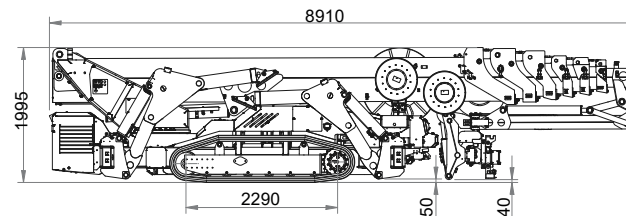

With a massive 43 m of working height, and over 18 m of horizontal outreach, the new Monitor 43T Spider Lift is truly a formidable weapon.

With a basket capacity of 400 kg, this machine has the ability to tackle the biggest jobs where size really does matter!

Enormous stabilizer leg travel allows the Monitor 43T to set up and operate in the most challenging terrain. The Monitor 43T's powerful track drive will ensure it gets to the location with ease.

43.18M
WORKING HEIGHT

Technical Specifications

Max working height	43.18 m
Max working height in narrow set	40.50 m
Max horizontal outreach	18.69 m
Max rated capacity	400 kg
Weight : Engine + Lithium Batteries	LBD 12920 kg
Turret rotation	Continuous 360°
Basket rotation	180°
Ground pressure driving (approx)	92.35 kN/m ²
Max stabiliser force	94 kN
Max stabiliser pressure (std foot pad)	93.6 kN/m ²
Traffic load (live load) travelling	6.0 kN/m ²
Traffic load (live load) stabilised wide	4.2 kN/m ²
Traffic load (live load) stabilised narrow	4.9 kN/m ²
Auto levelling	Std
Max slope for stabilisers (no extra pads)	25°
Gradeability lengthwise	15°
Gradeability sideways	17°
Standard engine	Kubota 37 Hp Diesel
Dual power options	Lithium Batteries
Expanding tracks	Std
Max drive speed	1.5 km/h
Radio control	Std
Electric emergency lowering	Std
Hydraulic winch	Optional