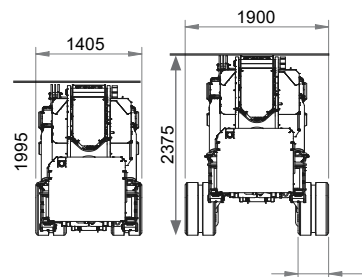

With a massive 43 m of working height, and over 18 m of horizontal outreach, the new Monitor 43T Spider Lift is truly a formidable weapon.

With a basket capacity of 400 kg, this machine has the ability to tackle the biggest jobs where size really does matter!

Technical Specifications

Max working height	43.18 m
Max working height in narrow set	40.50 m
Max horizontal outreach	18.69 m
Max rated capacity	400 kg
Weight : Engine + Lithium Batteries	LBD 12920 kg
Turret rotation	Continuous 360°
Basket rotation	180°
Ground pressure driving (approx)	92.35 kN/m ²
Max stabiliser force	94 kN
Max stabiliser pressure (std foot pad)	93.6 kN/m ²
Traffic load (live load) travelling	6.0 kN/m ²
Traffic load (live load) stabilised wide	4.2 kN/m ²
Traffic load (live load) stabilised narrow	4.9 kN/m ²
Auto levelling	Std
Max slope for stabilisers (no extra pads)	25°
Gradeability lengthwise	15°
Gradeability sideways	17°
Standard engine	Kubota 37 Hp Diesel
Dual power options	Lithium Batteries
Expanding tracks	Std
Max drive speed	1.5 km/h
Radio control	Std
Electric emergency lowering	Std
Hydraulic winch	Optional