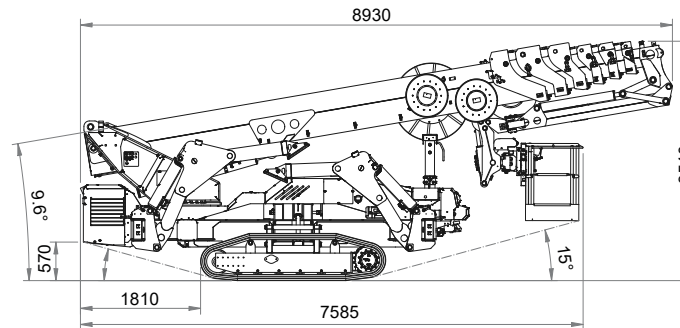

With a massive 43 m of working height, and over 18 m of horizontal outreach, the new Monitor 43T Spider Lift is truly a formidable weapon.

With a basket capacity of 400 kg, this machine has the ability to tackle the biggest jobs where size really does matter!

Enormous stabilizer leg travel allows the Monitor 43T to set up and operate in the most challenging terrain. The Monitor 43T's powerful track drive will ensure it gets to the location with ease.

43.18M
WORKING HEIGHT

Technical Specifications

Max working height	43.18 m
Max working height in narrow set	40.50 m
Max horizontal outreach	18.69 m
Max rated capacity	400 kg
Weight : Engine + Lithium Batteries	LBD 12920 kg
Turret rotation	Continuous 360°
Basket rotation	180°
Ground pressure driving (approx)	92.35 kN/m ²
Max stabiliser force	94 kN
Max stabiliser pressure (std foot pad)	93.6 kN/m ²
Traffic load (live load) travelling	6.0 kN/m ²
Traffic load (live load) stabilised wide	4.2 kN/m ²
Traffic load (live load) stabilised narrow	4.9 kN/m ²
Auto levelling	Std
Max slope for stabilisers (no extra pads)	25°
Gradeability lengthwise	15°
Gradeability sideways	17°
Standard engine	Kubota 37 Hp Diesel
Dual power options	Lithium Batteries
Expanding tracks	Std
Max drive speed	1.5 km/h
Radio control	Std
Electric emergency lowering	Std
Hydraulic winch	Optional