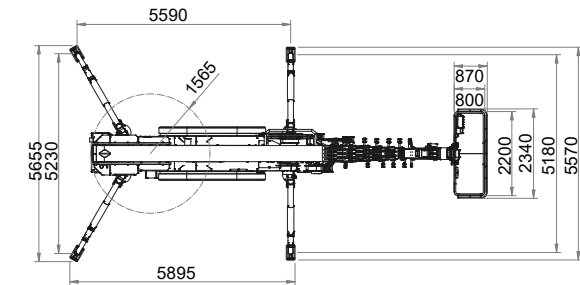

With a massive 43 m of working height, and over 18 m of horizontal outreach, the new Monitor 43T Spider Lift is truly a formidable weapon.

With a basket capacity of 400 kg, this machine has the ability to tackle the biggest jobs where size really does matter!

Enormous stabilizer leg travel allows the Monitor 43T to set up and operate in the most challenging terrain. The Monitor 43T's powerful track drive will ensure it gets to the location with ease.

43.18M
WORKING HEIGHT

Technical Specifications

Max working height	43.18 m
Max working height in narrow set	40.50 m
Max horizontal outreach	18.69 m
Max rated capacity	400 kg
Weight : Engine + Lithium Batteries	LBD 12920 kg
Turret rotation	Continuous 360°
Basket rotation	180°
Ground pressure driving (approx)	92.35 kN/m ²
Max stabiliser force	94 kN
Max stabiliser pressure (std foot pad)	93.6 kN/m ²
Traffic load (live load) travelling	6.0 kN/m ²
Traffic load (live load) stabilised wide	4.2 kN/m ²
Traffic load (live load) stabilised narrow	4.9 kN/m ²
Auto levelling	Std
Max slope for stabilisers (no extra pads)	25°
Gradeability lengthwise	15°
Gradeability sideways	17°
Standard engine	Kubota 37 Hp Diesel
Dual power options	Lithium Batteries
Expanding tracks	Std
Max drive speed	1.5 km/h
Radio control	Std
Electric emergency lowering	Std
Hydraulic winch	Optional