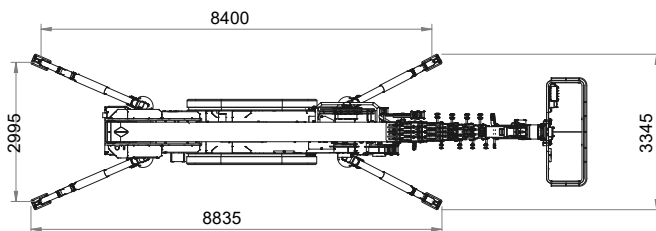

With a massive 43 m of working height, and over 18 m of horizontal outreach, the new Monitor 43T Spider Lift is truly a formidable weapon.

With a basket capacity of 400 kg, this machine has the ability to tackle the biggest jobs where size really does matter!

Enormous stabilizer leg travel allows the Monitor 43T to set up and operate in the most challenging terrain. The Monitor 43T's powerful track drive will ensure it gets to the location with ease.

43.18M
WORKING HEIGHT

Technical Specifications

Max working height	43.18 m
Max working height in narrow set	40.50 m
Max horizontal outreach	18.69 m
Max rated capacity	400 kg
Weight : Engine + Lithium Batteries	LBD 12920 kg
Turret rotation	Continuous 360°
Basket rotation	180°
Ground pressure driving (approx)	92.35 kN/m ²
Max stabiliser force	94 kN
Max stabiliser pressure (std foot pad)	93.6 kN/m ²
Traffic load (live load) travelling	6.0 kN/m ²
Traffic load (live load) stabilised wide	4.2 kN/m ²
Traffic load (live load) stabilised narrow	4.9 kN/m ²
Auto levelling	Std
Max slope for stabilisers (no extra pads)	25°
Gradeability lengthwise	15°
Gradeability sideways	17°
Standard engine	Kubota 37 Hp Diesel
Dual power options	Lithium Batteries
Expanding tracks	Std
Max drive speed	1.5 km/h
Radio control	Std
Electric emergency lowering	Std
Hydraulic winch	Optional