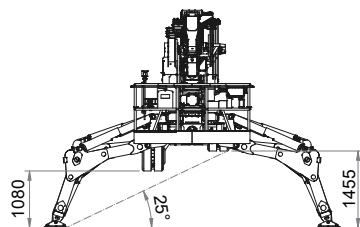

With a massive 43 m of working height, and over 18 m of horizontal outreach, the new Monitor 43T Spider Lift is truly a formidable weapon.

With a basket capacity of 400 kg, this machine has the ability to tackle the biggest jobs where size really does matter!

Enormous stabilizer leg travel allows the Monitor 43T to set up and operate in the most challenging terrain. The Monitor 43T's powerful track drive will ensure it gets to the location with ease.

43.18M
WORKING HEIGHT

Technical Specifications

Max working height	43.18 m
Max working height in narrow set	40.50 m
Max horizontal outreach	18.69 m
Max rated capacity	400 kg
Weight : Engine + Lithium Batteries	LBD 12920 kg
Turret rotation	Continuous 360°
Basket rotation	180°
Ground pressure driving (approx)	92.35 kN/m ²
Max stabiliser force	94 kN
Max stabiliser pressure (std foot pad)	93.6 kN/m ²
Traffic load (live load) travelling	6.0 kN/m ²
Traffic load (live load) stabilised wide	4.2 kN/m ²
Traffic load (live load) stabilised narrow	4.9 kN/m ²
Auto levelling	Std
Max slope for stabilisers (no extra pads)	25°
Gradeability lengthwise	15°
Gradeability sideways	17°
Standard engine	Kubota 37 Hp Diesel
Dual power options	Lithium Batteries
Expanding tracks	Std
Max drive speed	1.5 km/h
Radio control	Std
Electric emergency lowering	Std
Hydraulic winch	Optional