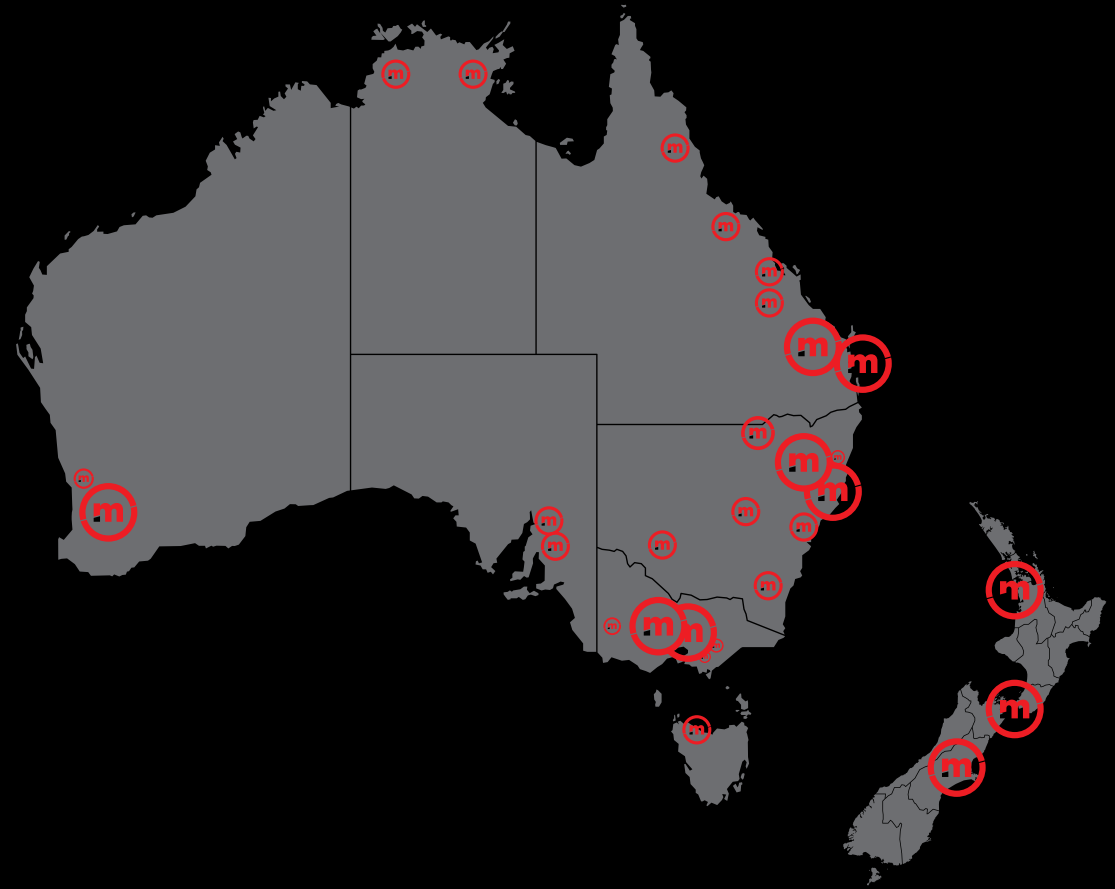

Branches & Service Centres

Tamworth

143 Gunnedah Rd
Tamworth NSW 2340

Sydney

49-50 Cassola Pl
Penrith NSW 2740

Melbourne

24-28 William Rd
Dandenong South VIC 3175

Brisbane

191 Magnesium Dr
Crestmead QLD 4132

Brisbane - Caboolture

2 Alta Drive
Caboolture QLD 4510

Perth

11 Reihill Rd
Maddington WA 6109

agent@monitor.net.au

1800 025 024
monitor.net.au

@MonitorAUS